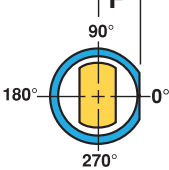

P = W = R =

Material

- D2
- M2
- PM4
- Other

D =

L =

Precision L =
+/- .001" / +/- .02mm

H =

T =

A =

Precision T =
+.02
-.00

B =

OR

L₂ =

Coating =

LF (Body Flat)

Locating Methods

BALL SEAT

LM1

LM2

DOWEL

R =

F =

F =

Company Name	City	State
Description (Supplied by Porter Precision Products)		
Notes and or other Alteration requests		
		Qty <input style="width: 50px;" type="text"/>