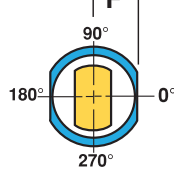

P = W = R =

Material

- D2
- M2
- PM4
- Other

D =

L =

Precision L =
+/- .001" / +/- .02mm

H =

T =

A =

Precision T =
+.02
-.00

B =

OR

L₂ =

Coating =

LF (Body Flat)

Locating Methods

BALL SEAT

LM1

LM2

DOWEL

R =

F =

F =

Company Name	City	State
Description (Supplied by Porter Precision Products)		
Notes and or other Alteration requests		
		Qty <input style="width: 50px;" type="text"/>