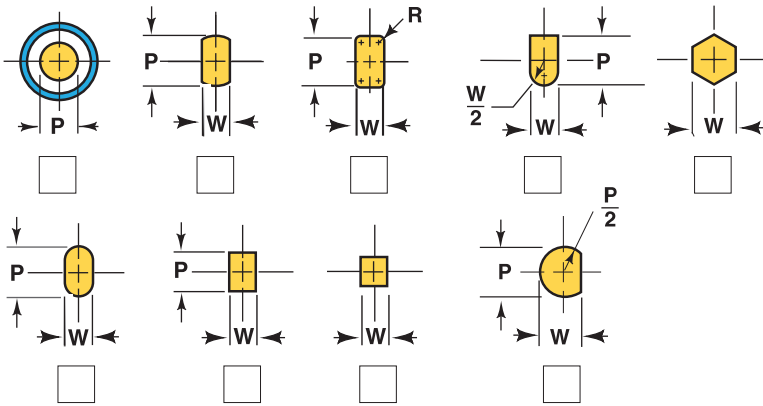

P = W = R =

Material

- D2
- M2
- PM4
- Other

D =

L =

Precision L =
+/- .001" / +/- .02mm

H =

T =

A =

Precision T =
+.02
-.00

B =

OR

L₂ =

Coating =

LF (Body Flat)

Locating Methods

BALL SEAT

LM1

LM2

DOWEL

R =

F =

F =

Company Name	City	State
Description (Supplied by Porter Precision Products)		
Notes and or other Alteration requests		
		Qty <input style="width: 50px;" type="text"/>