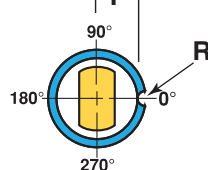

P = W = R =

Material

- D2
- M2
- PM4
- Other

D =

L =

Precision L =
+/- .001" / +/- .02mm

H =

T =

A =

Precision T =
+.02
-.00

B =

OR

L₂ =

Coating =

LF (Body Flat)

Locating Methods

BALL SEAT

LM1

LM2

DOWEL

R =

F =

F =

Company Name	City	State
Description (Supplied by Porter Precision Products)		
Notes and or other Alteration requests		
		Qty <input style="width: 50px;" type="text"/>